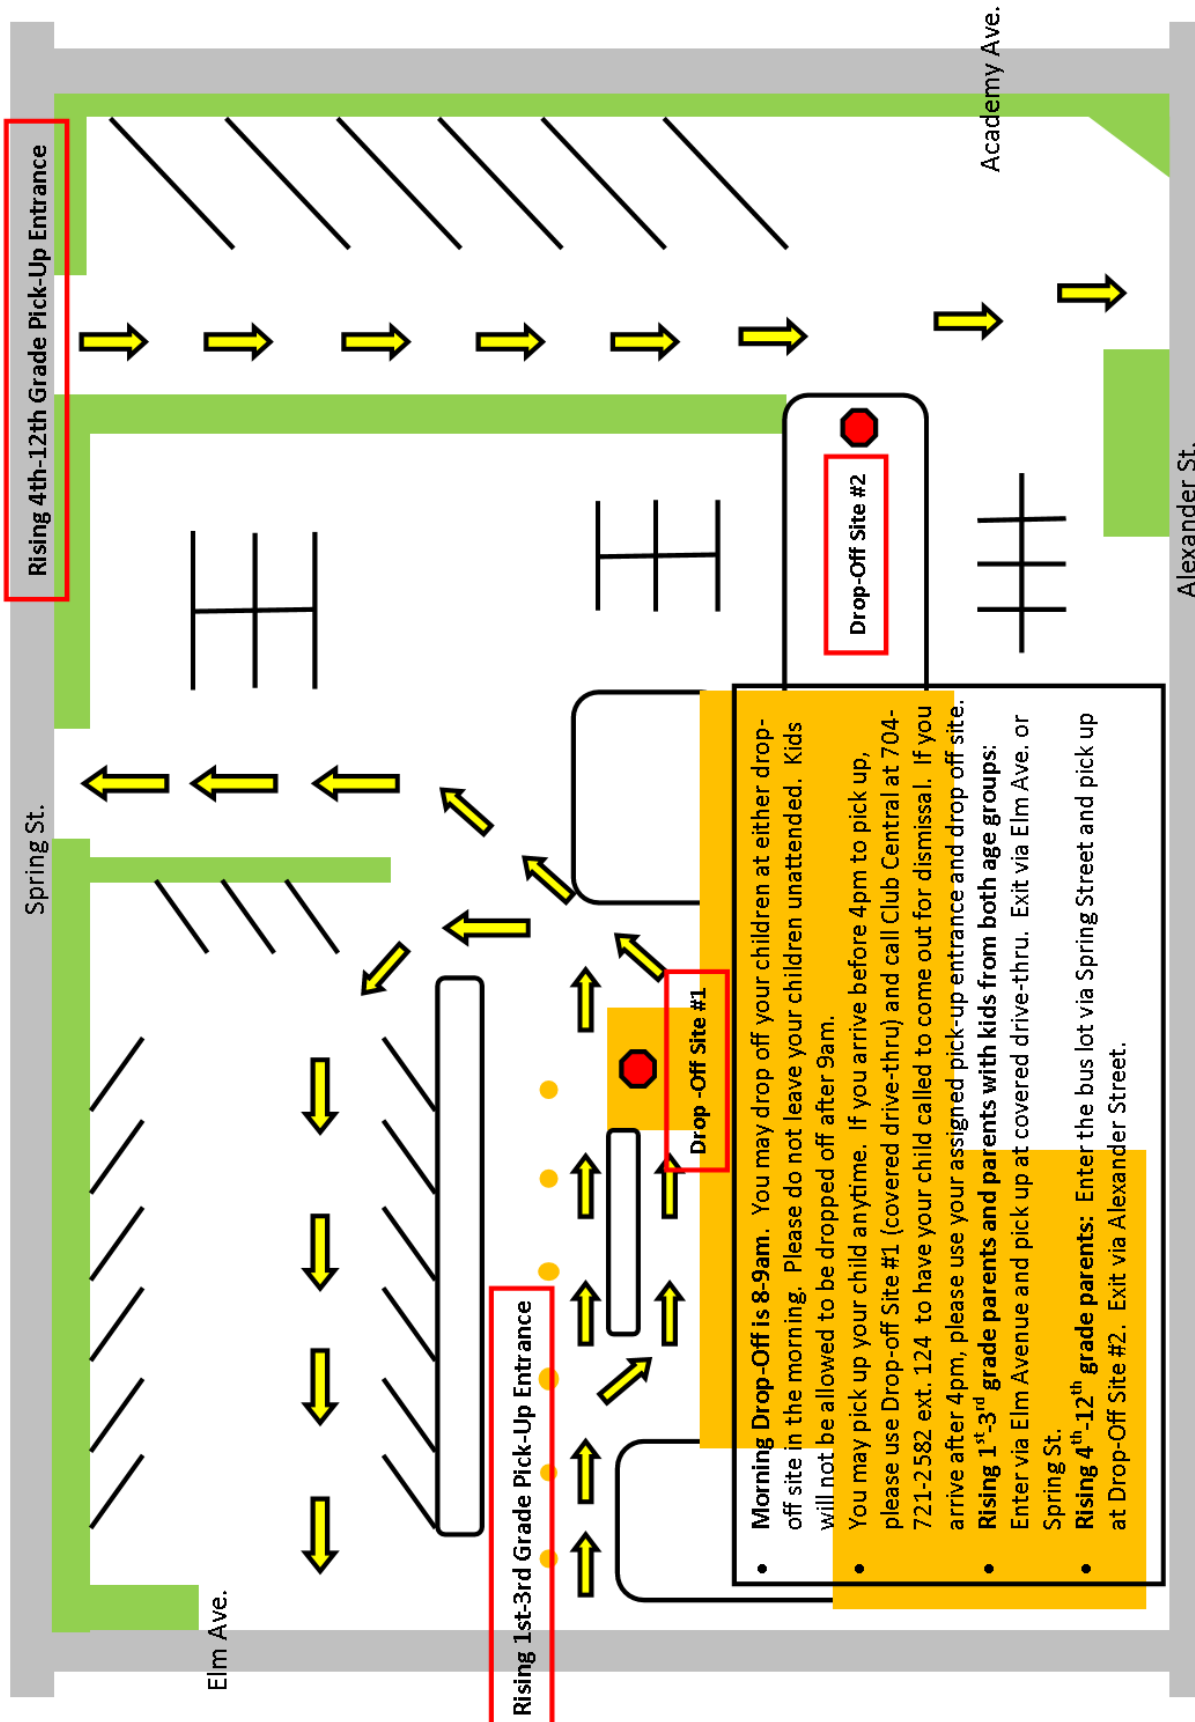

DROP-OFF / PICK-UP MAP

- **Morning Drop-Off is 8-9am.** You may drop off your children at either drop-off site in the morning. Please do not leave your children unattended. Kids will not be allowed to be dropped off after 9am.
- You may pick up your child anytime. If you arrive before 4pm to pick up, please use Drop-off Site #1 (covered drive-thru) and call Club Central at 704-721-2582 ext. 124 to have your child called to come out for dismissal. If you arrive after 4pm, please use your assigned pick-up entrance and drop off site.
- **Rising 1st-3rd grade parents and parents with kids from both age groups:** Enter via Elm Avenue and pick up at covered drive-thru. Exit via Elm Ave. or Spring St.
- **Rising 4th-12th grade parents:** Enter the bus lot via Spring Street and pick up at Drop-Off Site #2. Exit via Alexander Street.